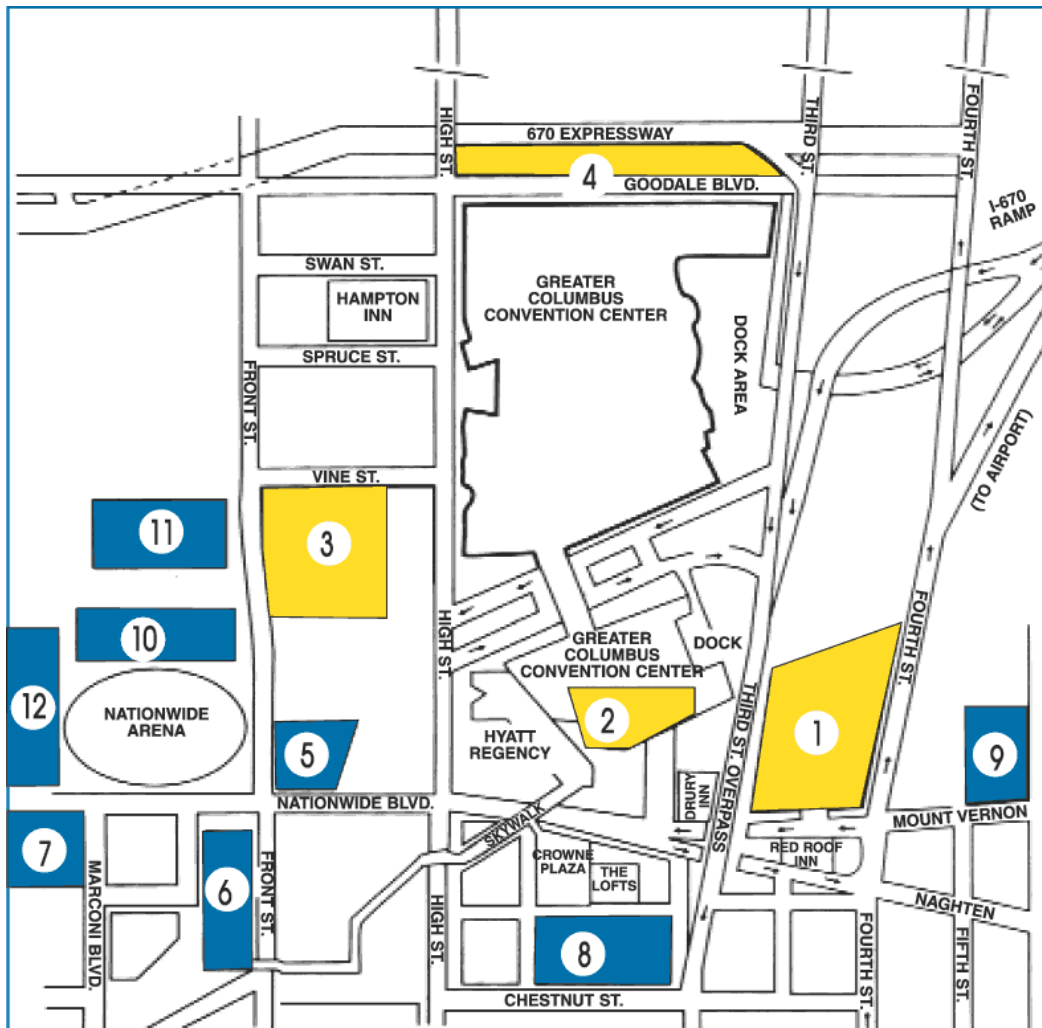

Greater Columbus Convention Center Parking Locations

Embroidery Mart exhibits & classes are directly above the area noted as #2 on the map. #4 designates a NEW parking facility! 😊

<p>#1: Columbus Convention Center East Surface Lot 900 Spaces</p>	<p>#5: Nationwide Parking Surface Lot 200 Spaces</p>	<p>#9: Boggs Park and Ride Surface Lot 350 Spaces</p>
<p>#2: Columbus Convention Center South Garage 900 Spaces</p>	<p>#6: Nationwide Parking Garage Chestnut Street 1,650 Spaces</p>	<p>#10: Arena Parking Garage 575 Spaces</p>
<p>#3: Columbus Convention Center West Garage 1778 Spaces</p>	<p>#7: Nationwide Parking Marconi/Cinema Garage 1,600 Spaces</p>	<p>#11: Nationwide Parking Surface Lot 620 Spaces</p>
<p>#4: Columbus Convention Center New 800 space parking garage to open in February 2016.</p>	<p>#8: Nationwide Parking Garage Front Street 3,050 Spaces</p>	<p>#12: Nationwide Parking Surface Lot 400 Spaces</p>